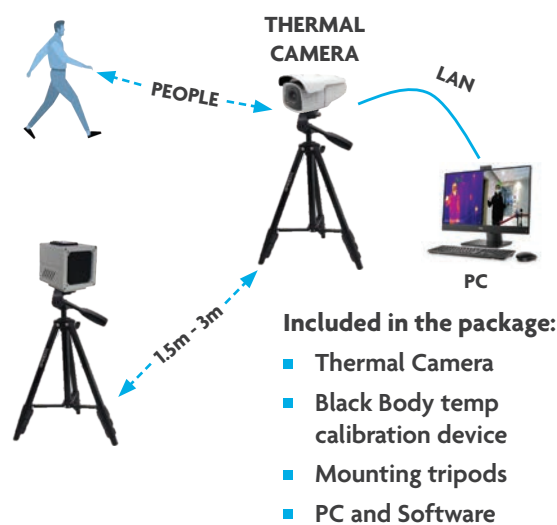

Thermographic Camera Kit

For Screening Elevated Body Temperature

Thermographic cameras provide entry-exit health quarantine for facilities with a high volume of foot traffic. Thermal body temperature cameras are simple to setup, operate and detect people with elevated body temperatures before they enter your premises.

Key Features

- The intelligent camera detects faces wearing masks to avoid false alarms
- Multi-target Face Detection enables quick screening of required areas and reduced false alarms of other objects
- Alarm Face Capture will alert you for immediate action and store the real-time image for later evaluation
- Quick and easy Inspection Channel setup and versatile to move to a different location in your facility
- Little disruption to visitor flow
- The thermal imaging equipment uses passive detection of infrared radiation so there is no harm to the human body